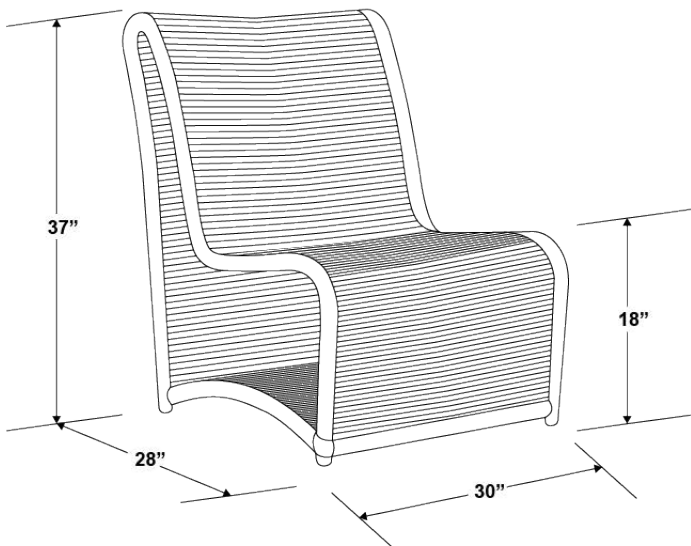

MILANO ARMLESS CHAIR

SKU 4101-21

SPECS

Width: 30"
Depth: 28"
Height: 37"
Seat Height: 18"
Weight: 22 lbs

- Fully welded, powder coated aluminum frame.
- Wrapped in weather-resistant, colorfast outdoor rope in charcoal-grey.
- Commercial Quality Construction.